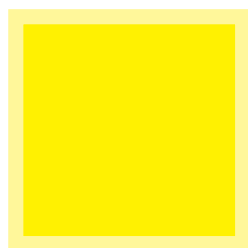

Example of CMYK, RGB and Grayscale colours

Cyan

Magenta

Yellow

Black

Red

Green

Blue